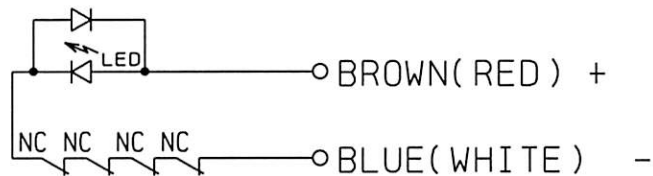

SET NUMBER H4A-12-03S

COMPOSITION SENSOR H4A-12-03H
EXTENSION CABLE CA2-3

	NAME	TOOL SETTING PROBE
A 4	DRAWING NUMBER	H4A-12-03S
1 : 1	 TOOLSSENSOR.COM	