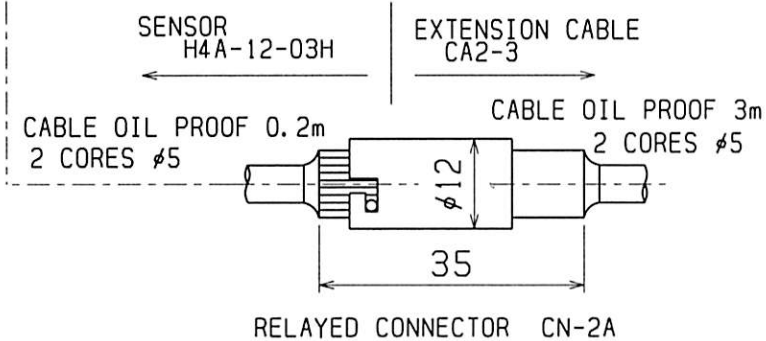

SET NUMBER H4A-12-03S

COMPOSITION SENSOR H4A-12-03H
EXTENSION CABLE CA2-3

	NAME	TOOL SETTING PROBE
A 4	DRAWING NUMBER	H4A-12-03S
1 : 1	 TOOLSSENSOR.COM	