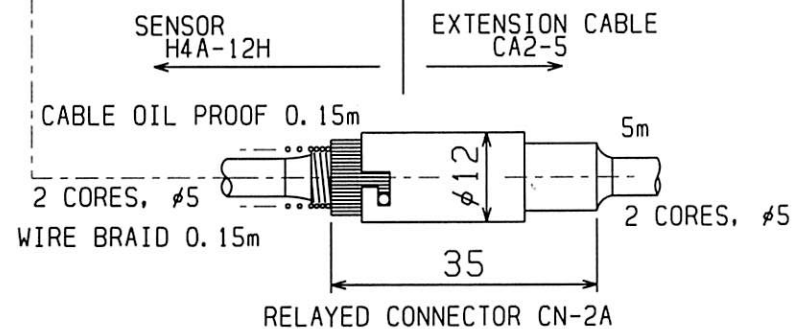

SET NUMBER: H4A-12S

COMPOSITION

SENSOR	H4A-12H
EXTENSION CABLE	CA2-5

	NAME	TOOL SETTING PROBE
A 4	DRAWING NUMBER	H4A-12S
1 : 1	 <b>TOOLSSENSOR.COM</b>	