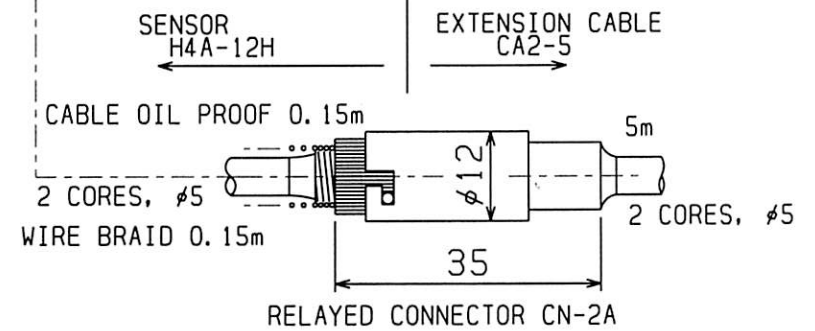

SET NUMBER: H4A-12S

COMPOSITION 
 SENSOR H4A-12H  
 EXTENSION CABLE CA2-5

	NAME	TOOL SETTING PROBE
A 4	DRAWING NUMBER	H4A-12S
1 : 1	<b>METROL</b> <b>TOOLSSENSOR.COM</b>	