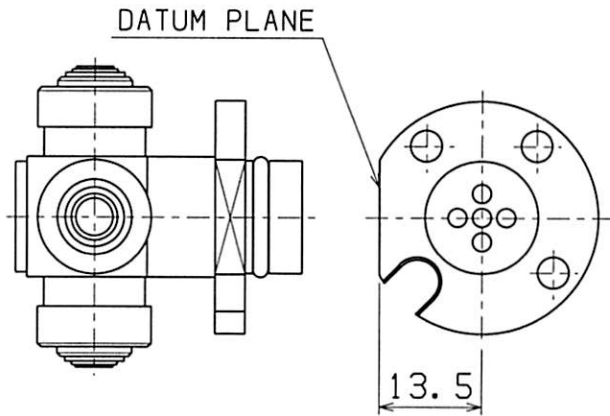

### SENSOR HEAD

### ARM FLANGE

SET NUMBER	H4A-204-00	
COMPOSITION	SENSOR HEAD	HS4A40-4
	ARM FLANGE	HFA4-5-4
	ADJUSTING SCREW	H5602S
	SOCKET HEAD SCREW	3 PCS SOCKET FLAT HEAD CAP SCREW M3X8
		3 PCS SS3X8

	NAME	TOOL SETTING PROBE
A 4	DRAWING NUMBER	H4A-204-00
1 : 1	 <b>TOOLSSENSOR.COM</b>	