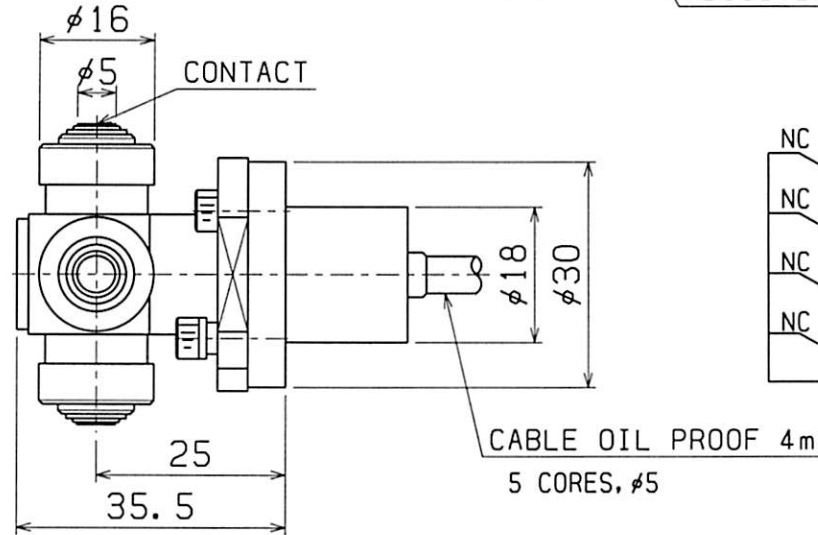

### SENSOR HEAD

### ARM FLANGE

SET NUMBER	H4A-204-00	
COMPOSITION	SENSOR HEAD	HS4A40-4
	ARM FLANGE	HFA4-5-4
	ADJUSTING SCREW	H5602S
	SOCKET HEAD SCREW	3 PCS SOCKET FLAT HEAD CAP SCREW M3X8
		3 PCS SS3X8

	NAME	TOOL SETTING PROBE
A 4	DRAWING NUMBER	H4A-204-00
1 : 1	 <b>TOOLSSENSOR.COM</b>	