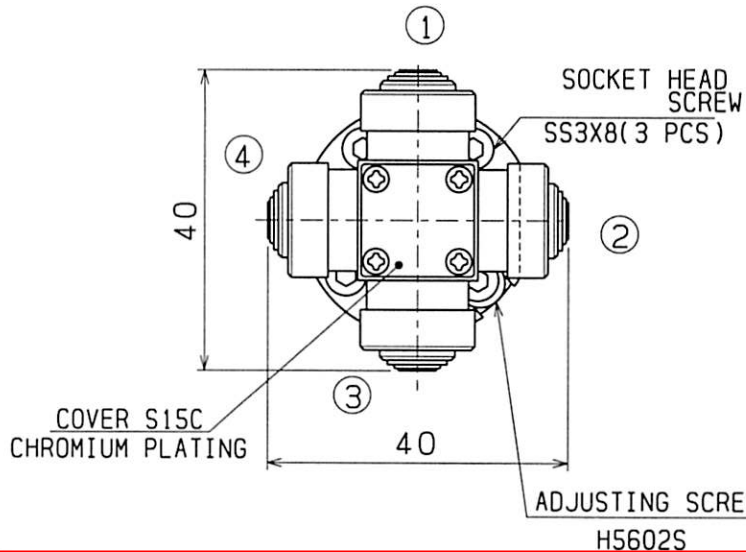

### SENSOR HEAD

### ARM FLANGE

SET NUMBER	H4A-204-00	
COMPOSITION	SENSOR HEAD	HS4A40-4
	ARM FLANGE	HFA4-5-4
	ADJUSTING SCREW	H5602S
	SOCKET HEAD SCREW	3 PCS SOCKET FLAT HEAD CAP SCREW M3X8
		3 PCS SS3X8

	NAME	TOOL SETTING PROBE
A 4	DRAWING NUMBER	H4A-204-00
1 : 1	 <b>TOOLSSENSOR.COM</b>	