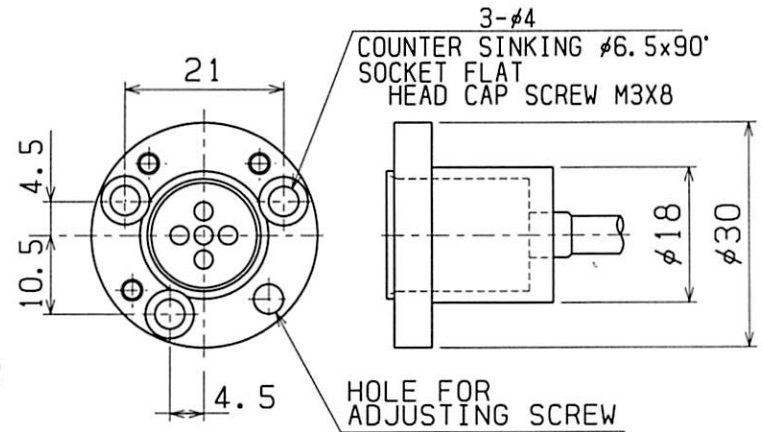

### SENSOR HEAD

### ARM FLANGE

SET NUMBER	H4A-204-00	
COMPOSITION	SENSOR HEAD	HS4A40-4
	ARM FLANGE	HFA4-5-4
	ADJUSTING SCREW	H5602S
	SOCKET HEAD SCREW	3 PCS SOCKET FLAT HEAD CAP SCREW M3X8
		3 PCS SS3X8

	NAME	TOOL SETTING PROBE
A 4	DRAWING NUMBER	H4A-204-00
1 : 1	 <b>TOOLSSENSOR.COM</b>	