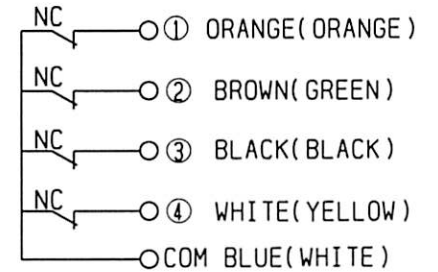

### SENSOR HEAD

### ARM FLANGE

SET NUMBER	H4A-204-00	
COMPOSITION	SENSOR HEAD	HS4A40-4
	ARM FLANGE	HFA4-5-4
	ADJUSTING SCREW	H5602S
	SOCKET HEAD SCREW	3 PCS SOCKET FLAT HEAD CAP SCREW M3X8
		3 PCS SS3X8

	NAME	TOOL SETTING PROBE
A 4	DRAWING NUMBER	H4A-204-00
1 : 1	 <b>TOOLSSENSOR.COM</b>	