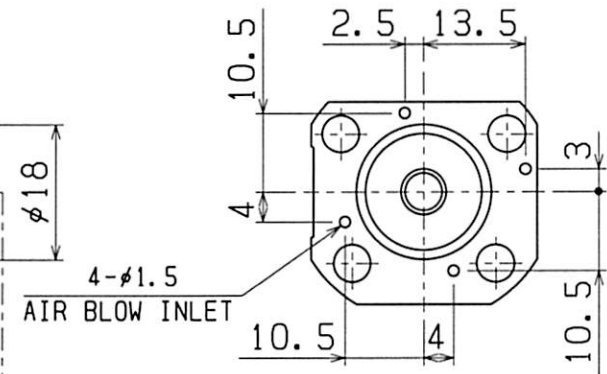

CONTACT

4-φ1.5
AIR BLOW INLET

SENSOR HEAD H4D-03-02H | EXTENSION CABLE CA2-5

SET NUMBER : H4D-03-02S

COMPOSITION [SENSOR HEAD H4D-03-02H
EXTENSION CABLE CA2-5

	NAME	TOOL SETTING PROBE
A 4	DRAWING NUMBER	H4D-03-02S
1 : 1		