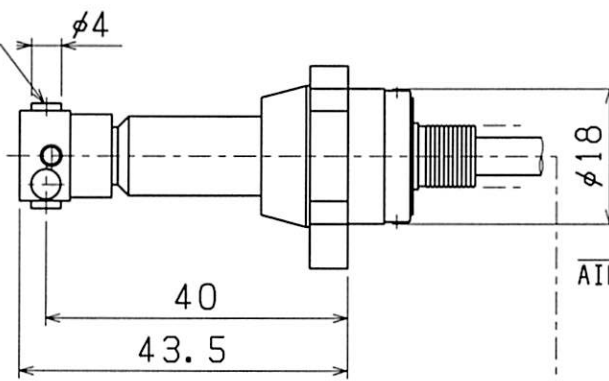

CONTACT

4-φ1.5
AIR BLOW INLET

SENSOR HEAD H4D-03-02H | EXTENSION CABLE CA2-5

SET NUMBER : H4D-03-02S

COMPOSITION [SENSOR HEAD H4D-03-02H
EXTENSION CABLE CA2-5

	NAME	TOOL SETTING PROBE
A 4	DRAWING NUMBER	H4D-03-02S
1 : 1		