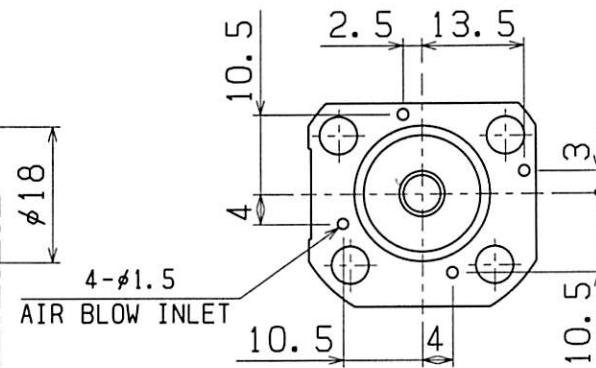

CONTACT

4-φ1.5  
AIR BLOW INLET

SET NUMBER: H4D-05-03S

COMPOSITION [ SENSOR H4D-05-03H  
EXTENSION CABLE CA2-5

	NAME	TOOL SETTING PROBE
A4	DRAWING NUMBER	H4D-05-03S
1 : 1		