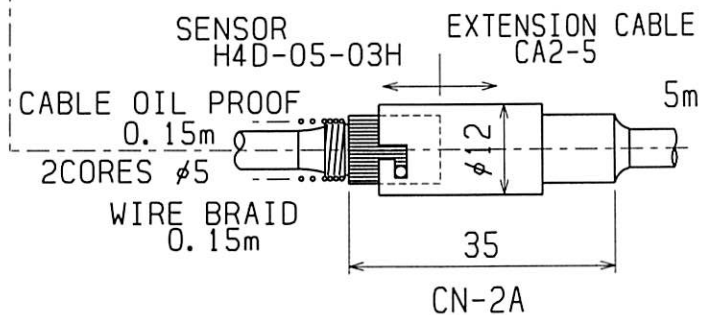

CONTACT

4-φ1.5  
AIR BLOW INLET

SET NUMBER: H4D-05-03S

COMPOSITION [ SENSOR H4D-05-03H  
EXTENSION CABLE CA2-5

	NAME	TOOL SETTING PROBE
A4	DRAWING NUMBER	H4D-05-03S
1 : 1		