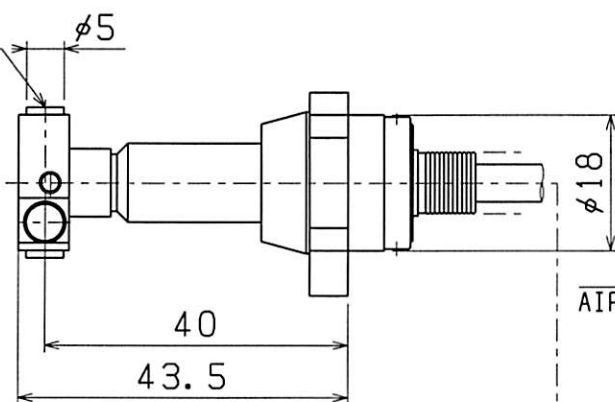

CONTACT

4-φ1.5  
AIR BLOW INLET

SET NUMBER: H4D-05-03S

COMPOSITION [ SENSOR H4D-05-03H  
EXTENSION CABLE CA2-5

	NAME	TOOL SETTING PROBE
A4	DRAWING NUMBER	H4D-05-03S
1 : 1		